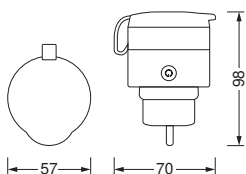

TECHNICAL DATA

Electrical data

Nominal voltage	230 V
Mains frequency	50 Hz

Light technical data

Starting time	< 0.5 s
---------------	---------

Dimensions & Weight

Product weight	120.00 g
Diameter	57,0 mm
Width	57,0 mm
Height	98,0 mm